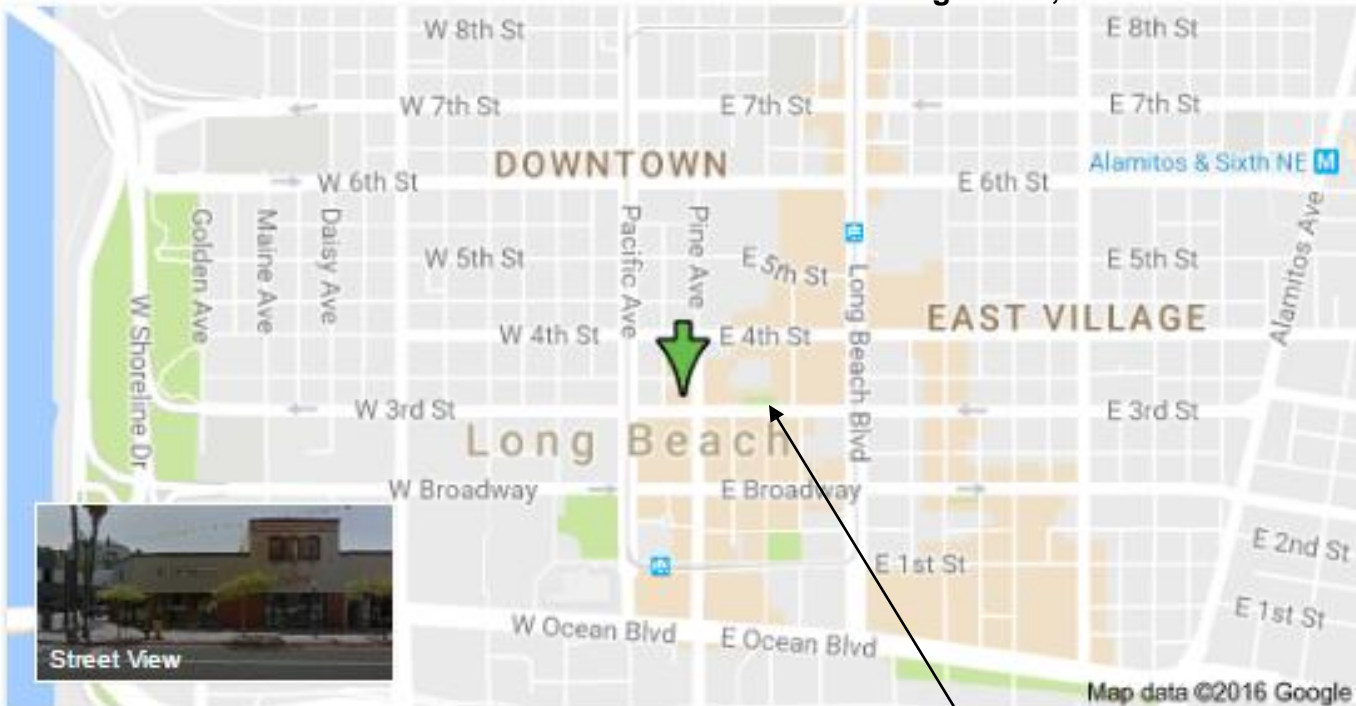

DRIVING DIRECTIONS
Small Business Development Center
Downtown Long Beach Office
309 Pine Ave.
Long Beach, CA 90802
(562) 938-5100

From Los Angeles County

- Take 405 South
- Merge onto 710 South
- Take Exit on the left toward *Downtown Long Beach/Convention center/Aquarium*
- Merge onto West Shoreline Drive
- Merge onto West Broadway
- Left on Long Beach Blvd.
- Left on E 3rd Street

From Orange County

- Take 405 North
- Merge onto 710 South
- Take Exit on the left toward *Downtown Long Beach/Convention center/Aquarium*
- Merge onto West Shoreline Drive
- Merge onto West Broadway
- Left on Long Beach Blvd.
- Left on E 3rd Street

Park in **City Place Parking** Structure cross streets at 3rd street and Pine Ave.
Parking is free for the first 2 hours

SBDC office located at 309 Pine Ave. Long Beach, CA 90802

309 Pine Ave, Long Beach, CA 90802

City Place Parking
Structure
(Public Parking)
3rd Street and Pine Avenue